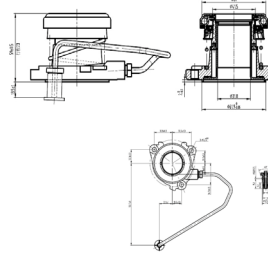

CSC3206

AUDI A3 1.8T 20V 96 -> 05 / 1.9 TDI 99 -> 05
2.0 TDI 04 -> / 2.0 TFSI 04 ->
TT 1.8T 20V 98 -> 07 / 2.0 TFSI 06 ->
SEAT ALHAMBRA 1.9 TDI 00 -> 06
ALTEA 2.0 TDI 04 ->
LEON 1.8T 20V 00 -> 04 / 2.0 TDI 07 ->
2.0 TFSI 07 ->
TOLEDO 2.0 TDI 07 ->
VOLKSWAGEN BORA 1.8T 20V 04 ->
GOLF 1.8T 20V 99 ->
PASSAT 2.0 TDI 04 -> / 2.0 TFSI 07 ->
SHARAN 1.8T 20V 00 -> / 1.9 TDI 00 -> 06
VENTO 2.0 TDI 04 -> / 2.0 TFSI 07 ->
O.E 02M141671 - 0A5141671F

CSC3236

159 2.2 JTS 05 -> 11